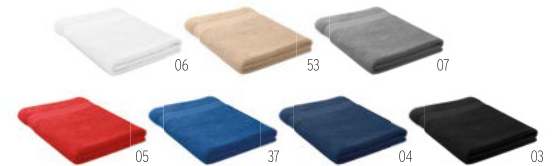

Merry MO9933

Merry towel made of 100% 360 gsm organic cotton. 180x100 cm. Sustainably produced according to OEKO-TEX and GOTS standards, ensuring organic cotton crop. Terry material is soft and absorbent. **Size** 180x100 cm
Print technique Screen Printing,E,T1