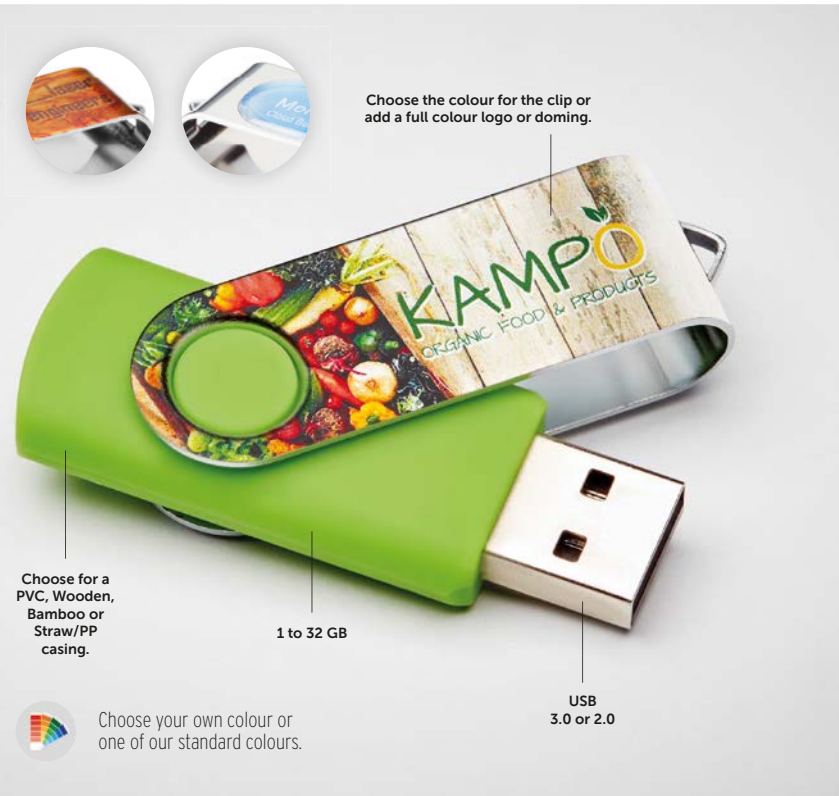

The USB specialist

All items can also be produced in every desired colour casing or clip. Available memory from 1GB to 32GB. Delivery time from 2 weeks. The bestselling models are also available from EU stock in 4, 8 and 16GB. Delivery time from 3 days. No MOQ.

STOCK

100
MOQ

500
MOQ

MO1001
ABS casing.

Also available antibacterial treatment MO1204-06.