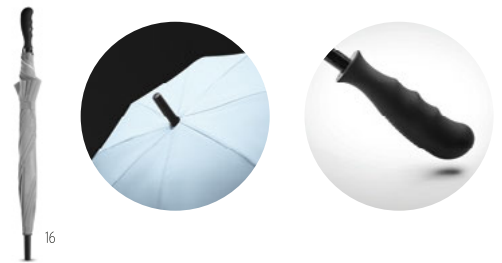

UMBRELLAS

RAIN

New Quay MO8776

23 Inch auto open storm umbrella in 190T pongee with black plated metal shaft. Black fiberglass ribs and black plastic tips. Curved black rubberised ABS handle with grey button. Manual closure. **Size** Ø102x58,5 cm **Print technique** Screen Printing,T1,TD