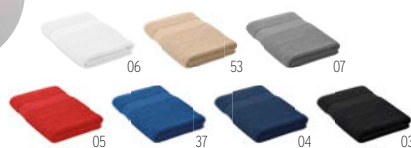

Perry MO9932

Perry towel made of 100% 360 gsm organic cotton. 140x70 cm. Sustainably produced according to OEKO-TEX and GOTS standards, ensuring organic cotton crop. Terry material is soft and absorbent. **Size** 140x70 cm
Print technique Screen Printing,E,T1