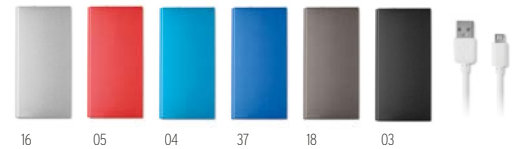

Powerflat8 MO8839

Power bank 8000 mAh in aluminium. Capacity for smartphone use, output current DC5V/1A and DC5V/2A. Includes indicating light and USB cable with micro usb plug. **Size** 15x7,5x0,9 cm
Print technique Pad Printing,L,PD