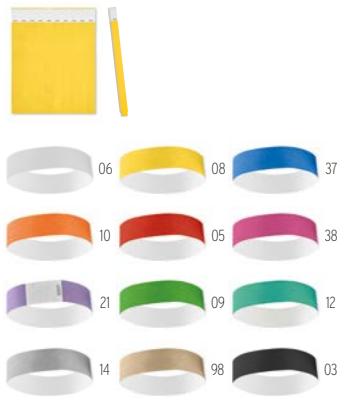

Tyvek MO8942
 One sheet of 10 event wristbands. DuPont™ Tyvek® 19mm wide. Including unique numbering on each wristband. **Size** 24,5x19 cm
Print technique Screen Printing

Event MO8913
 Wristband in silicone. **Size** Ø6x1 cm
Print technique Roundscreen, P,S