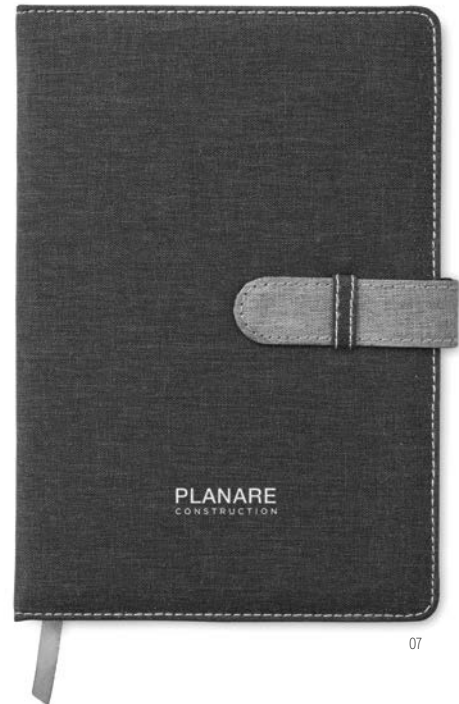

BUSINESS FOLDERS COLLECTION

03

07

07

03

Notes Folder MO9549

Zipped A4 size portfolio in two tone polyester. Contains inner compartments and pen loop. Includes a 20 page lined notepad. **Size** 25,5x2,3x33,5 cm
Print technique Laser Engraving,T1,S,TD

07

04

03

Bisnote MO9679

A5 notebook with 80 lined pages in canvas cotton cover (jeans look) with closure strap, pen loop and ribbon. **Size** 14x1,3x21 cm **Print technique** Screen Printing,T1,TD