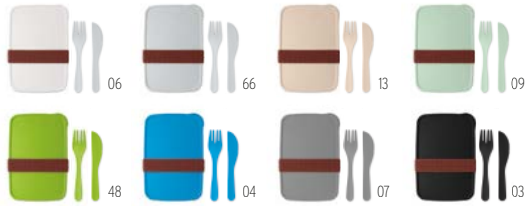

Astoriabox MO9425

Lunch box made of 50% bamboo fibre and 50% PP with 1 compartment and 1 fork and knife. Including elastic band to fix cutlery. **Size** 16,5x11x5 cm **Print technique** Pad Printing,D01,DL