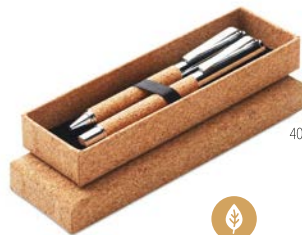

Pen & Ring MO9775

Wooden keyring and a twist wooden metal ball pen set in gift box. Blue ink. **Size** 18x8x2 cm
Print technique Pad Printing,L,P,D01,DL

40

Quercus MO9678

Metal pen set with ball pen (twist mechanism) and roller ball (open cap) with cork barrel. Presented in matching cork box. Blue and black ink respectively. **Size** 17,5x5,5x2,5 cm
Print technique Roundscreen,S,L,P