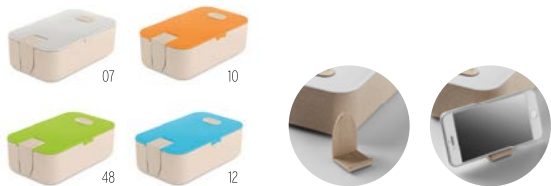

Lunch2Go MO9739 ●

Lunchbox made of 50% wheat straw fibre and 50% PP body. Lid in PP with phone stand feature built in. **Size** 19x11x6 cm **Print technique** Pad Printing,DO1,DL,S