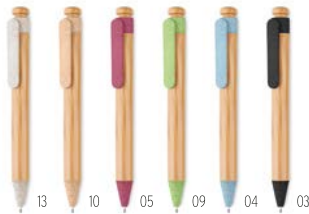

Toyama MO9481

Push button ball pen with bamboo barrel and wheat straw (50%) and ABS (50%) fittings. Blue ink. **Size** Ø1,2x14 cm
Print technique Roundscreen,P,PD