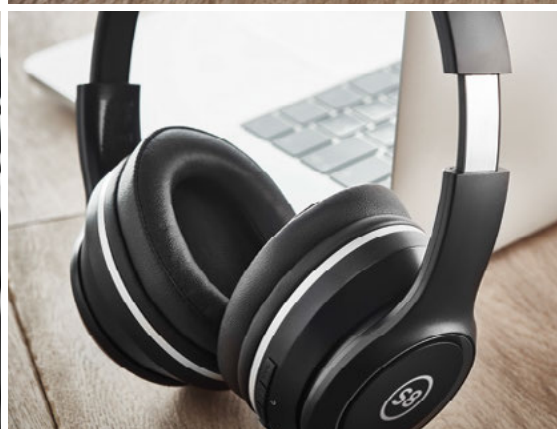

ACTIVE NOISE CANCELLATION

- A Wireless.
- B Playing time +/- 17 hours.
- C Operating range 10 Meter.
- D Rechargeable Li-on battery 500 MaH.
- E Foldable and including pouch.