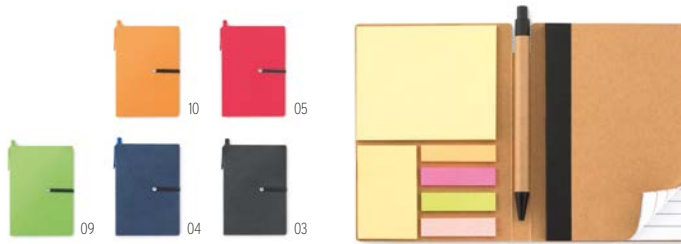

Reconote MO9213

Recycled notebook lined paper with 70 pages, sticky notes and coloured page tabs. Has an elastic band also includes a carton barrel pen (ABS tip). Black ink. **Size** 10x1,2x14 cm
Print technique Pad Printing,S