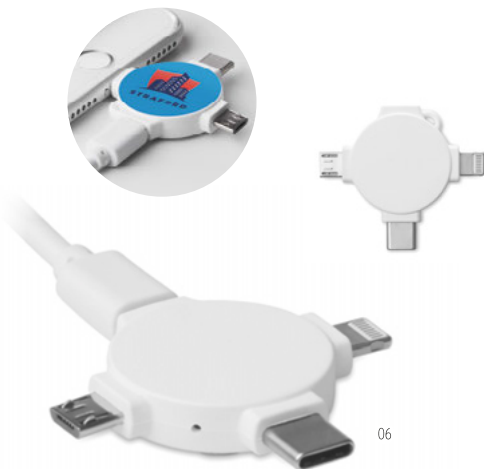

Ligo Cable MO9654

3-in-1 charging cable with 3 different connectors, micro-USB, type-c and double sided connector. Suitable for iOS and Android devices. Ideal for full colour personalisation. **Size** Ø4,4x0,7 cm **Print technique** Digital Printing,P,DO1,DL