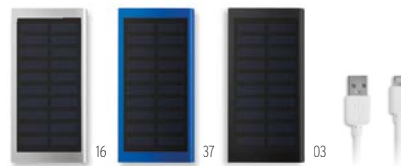

Solar Powerflat MO9051

Power bank 8000 mAh in aluminium and solar panel. Capacity for smartphone use, output current DC5V/1A and DC5V/2A. Includes indicating light and USB cable with micro usb plug. **Size** 7,5x15x1 cm **Print technique** Pad Printing,L,PD