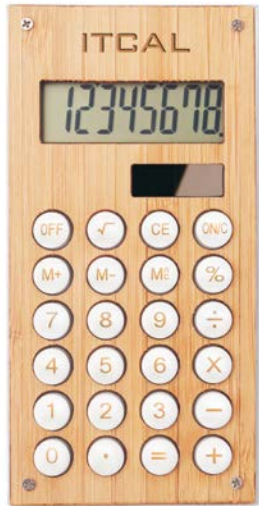

40

Calcubam MO6215

8 digit calculator dual power in ABS with bamboo case. 1 cell battery (LR1131) included. **Size** 12,1x6,1x0,7 cm
Print technique Pad Printing,L,DL,D01