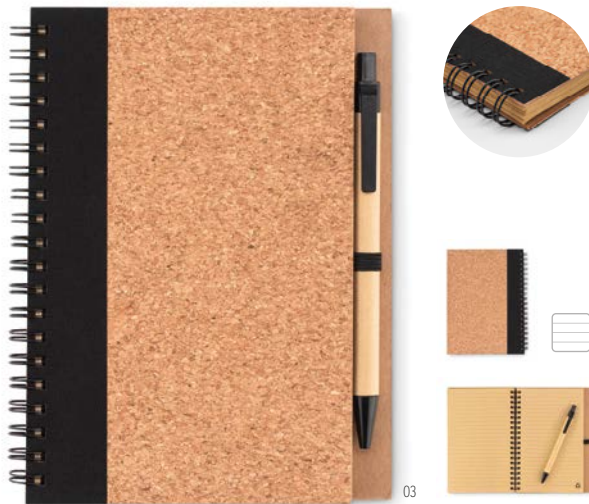

Sonora Pluscork M09859

Cork cover notebook with 70 pages of lined recycled paper and ball pen with recycled carton barrel with corn PLA fittings. Black ink. **Size** 18x13x0,7 cm **Print technique** Roundscreen,B,L,S,P