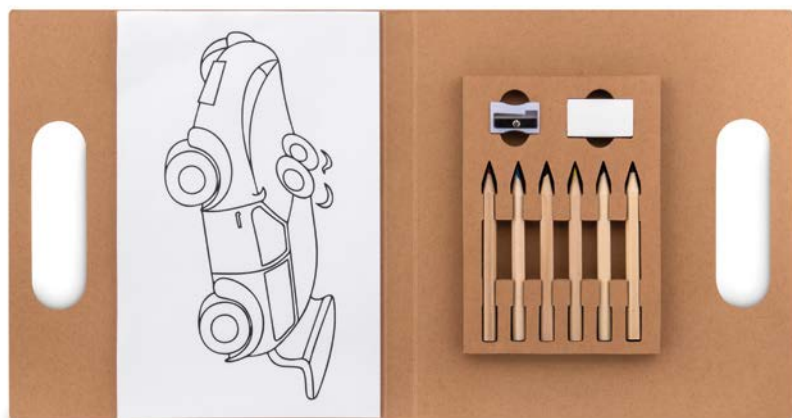

13

Paint&Relax MO8850

Drawing adult set with 10 cards and 12 coloured pencils. **Size** 14x1x10 cm **Print technique** Pad Printing,PD,DL

Folder2 Go MO9544

Children colouring set with 30 colouring sheets. Includes 6 colouring pencils, sharpener and eraser. **Size** 20x1,6x21 cm **Print technique** Pad Printing,S,D01,DL