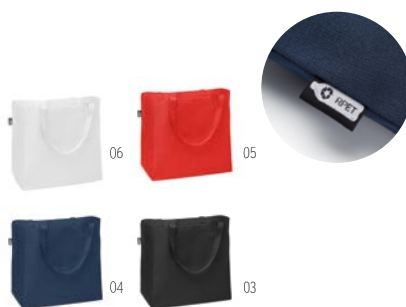

Fama MO6134 •
Large shopping bag or beach bag in 600D RPET with
long handles and bottom gusset. **Size** 56x18x36 cm
Print technique Screen Printing,TD,T1