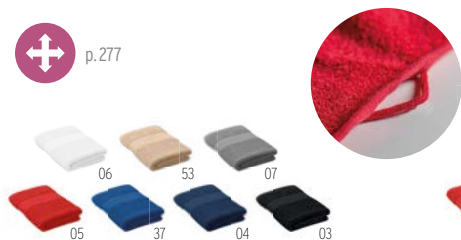

Terry MO9931

Terry towel made of 100% 360 gsm organic cotton. 100x50 cm. Sustainably produced according to OEKO-TEX and GOTS standards, ensuring organic cotton crop. Terry material is soft and absorbent. **Size** 100x50 cm
Print technique Screen Printing,E,T1