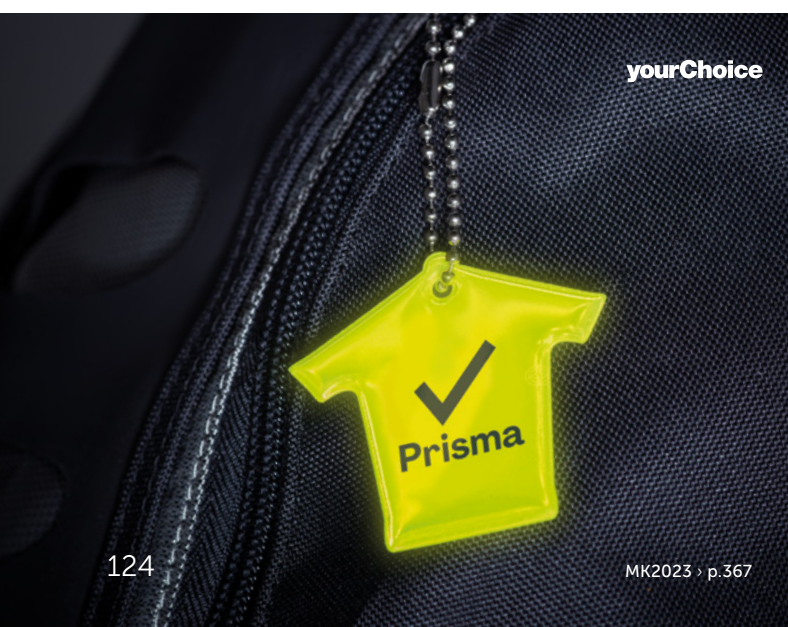

MO6131 > p.125

MO6131 > p.125

OUTDOOR SAFETY

> When you are outside in the dark, being seen and staying safe is absolutely crucial. Whether you are exercising, commuting or just going for a walk, these various practical and trendy items will definitely light up your brand whilst contributing to the users safety.

MO9919 > p.125

yourChoice

Visiback MO6131

Backpack with the front in high reflective polyester with zippered outside pocket and for comfort a padded back section in 600D polyester. EN13356 certified. **Size** 22x10x39 cm **Print technique** Screen Printing