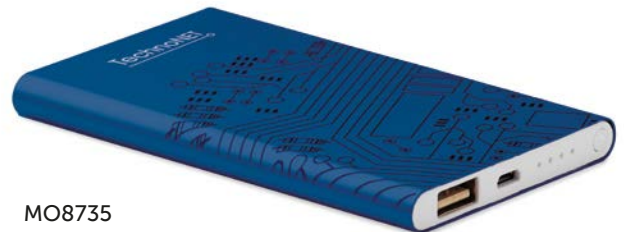

MO8735

Power bank 4000 mAh in aluminium.