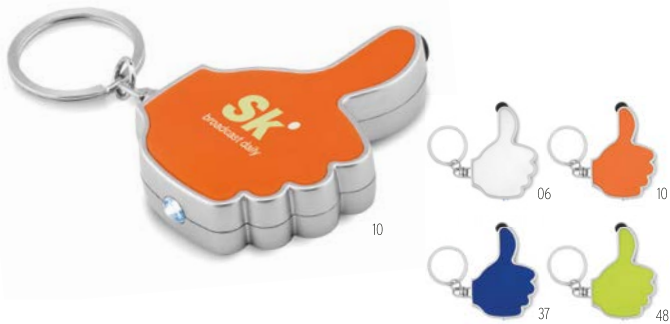

Mini aluminium torch with 1 LED key ring. 4 batteries LR44 included. Small and compact to fit on your keyring. Perfect for walking your dog in the evening, and less struggle opening doors in the dark. To see or not to see, that is the question. **Size** Ø1,6x6,5 cm **Print technique** Pad Printing,L