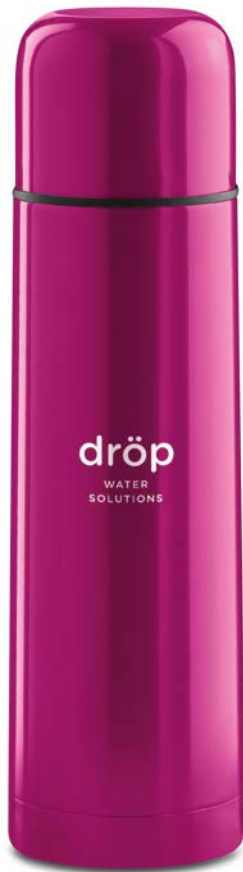

38

16

03

Chan MO8314

Double wall stainless steel insulating vacuum flask Capacity: 500 ml. **Size** Ø6,5x24 cm
Print technique Roundscreen,DL,L,PTS,D01

Big Chan MO9703

Double wall stainless Steel insulating vacuum flask 1 L. **Size** Ø8x32 cm
Print technique Roundscreen,DL,L,P,D01

Isoet KC2694

Double wall stainless steel insulating vacuum flask and 2 pieces 220 ml mugs. Capacity: 500 ml.
Size Ø6,5x24,5 cm **Print technique** Roundscreen,L,P