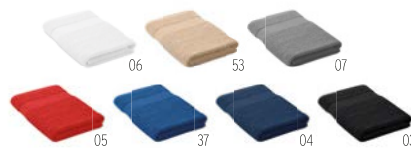

Perry MO9932

Perry towel made of 100% 360 gsm organic cotton. 140x70 cm. Sustainably produced according to OEKO-TEX and GOTS standards, ensuring organic cotton crop. Terry material is soft and absorbent. **Size** 140x70 cm
Print technique Screen Printing,E,T1