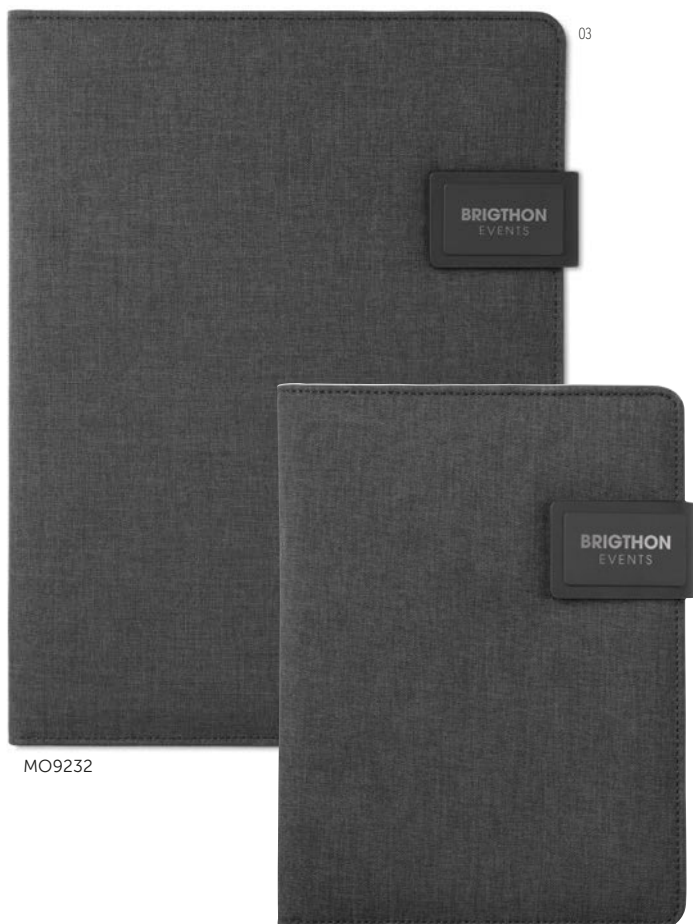

03

03

MO9232

MO9231

Powerfolody M09232

A4 portfolio in linen PU with magnetic closure including power bank with 4000 mAh capacity. Includes a built in micro USB to a Type C connector. Includes 20 page memo pad and several internal pockets. **Size** 23x31x2 cm **Print technique** Pad Printing,DO1,T1,S,TD