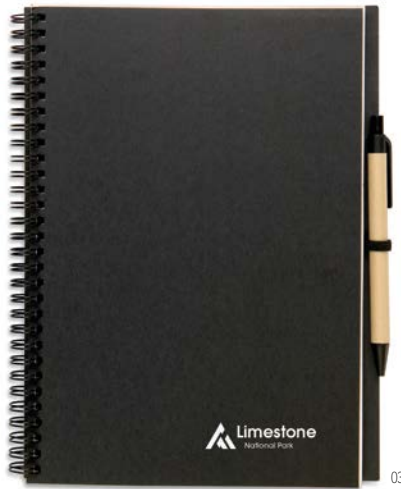

Bambloc MO9435

Bamboo cover notebook with 70 lined recycled paper pages. Includes matching bamboo ball pen with ABS tips and clip. **Size** 13x1,3x18 cm
Print technique Pad Printing,L,S

Bloquero Plus KC7013