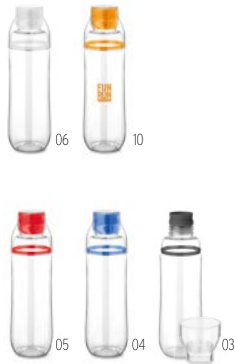

12

Carry MO6236

Silicone band holder for carrying bottles. Size 24x25x07 cm **Print technique** Pad Printing,S

48

Tower MO8656

Drinking bottle in Tritan™ which is BPA free. Leak-free. It is supplied with a small drinking glass. Capacity: 700 ml. Size Ø6x24 cm **Print technique** Pad Printing,DL