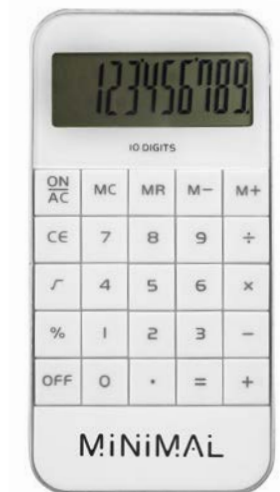

04

Clearal IT3791

8 digit, transparent shell, touch screen calculator. Powered by solar panel in ABS housing. **Size** 12x8x0,6 cm
Print technique Pad Printing

06

Zack MO8192

10 digit calculator in ABS. 1 battery AG13 included. **Size** 11,5x5,5x1 cm **Print technique** Pad Printing,D01