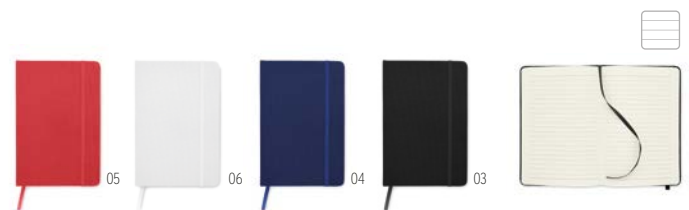

Note Rpet MO9966

A5 notebook with 600D RPET hard cover and 80 lined recycled paper pages with an elastic band and page marker ribbon. **Size** 21x14x1,3 cm **Print technique** Screen Printing,T1,TD