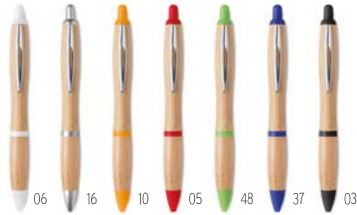

Rio Bamboo MO9485

Push button ball pen with bamboo barrel and ABS fittings. Blue ink.
Size Ø1,3x14 cm **Print technique** Pad Printing,L,PD