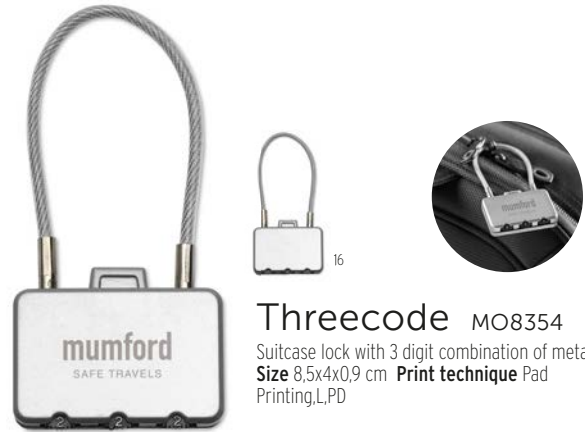

Threecode MO8354
Suitcase lock with 3 digit combination of metal.
Size 8,5x4x0,9 cm **Print technique** Pad Printing,L,PD