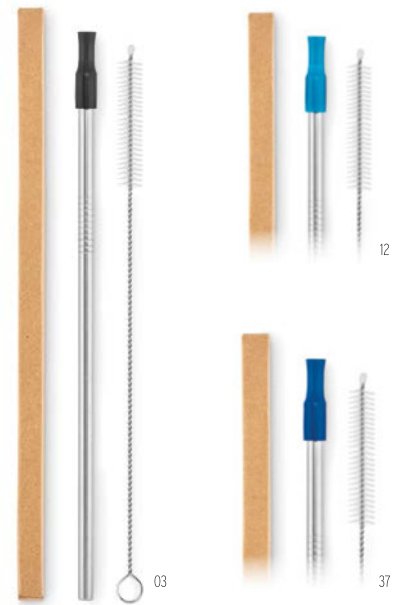

Nozz MO9924 ●

Set of 1 reusable stainless steel drinking straw with silicone nozzle and cleaning brush in paper box. **Size** 1x1x23 cm **Print technique** Laser Engraving