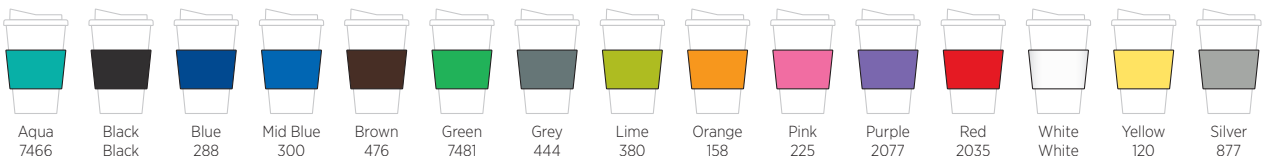

Americano® Espresso
250 ml

STEP 2 CHOOSE YOUR TUMBLER COLOUR

STEP 3 CHOOSE YOUR LID COLOUR

STEP 4 CHOOSE YOUR GRIP COLOUR, IF REQUIRED

- Americano® Medio and Americano® Primo mugs must be supplied with a grip.
- Americano® Espresso is not available with a grip.
- Americano® Grande inner and handle available in either Black or White.