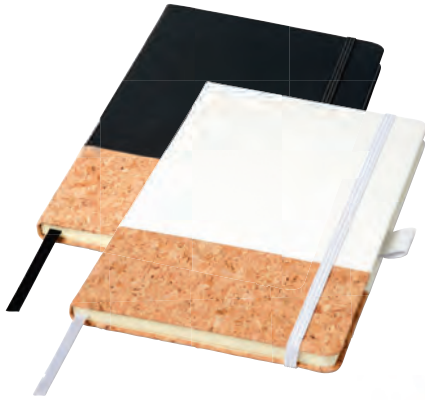

100629 HOT CAP 350 ML
COPPER VACUUM
INSULATED TUMBLER