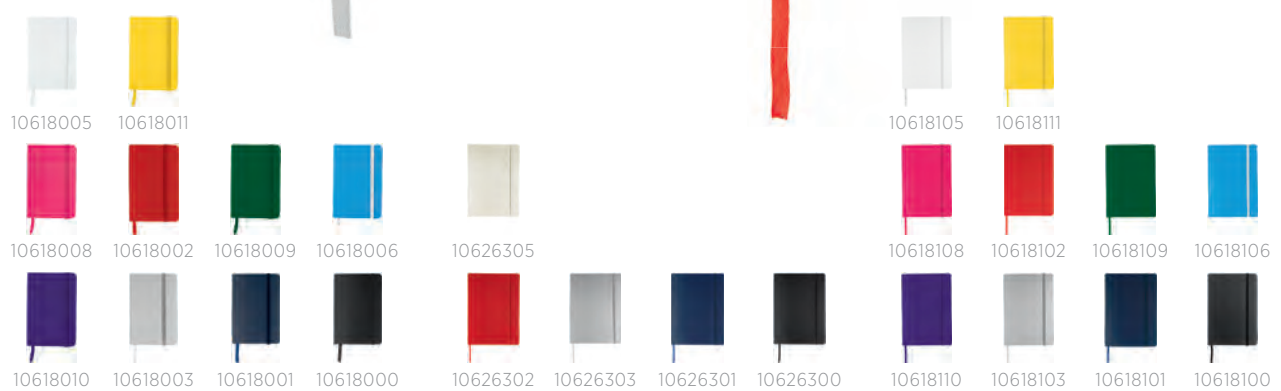

CLASSIC 106180

A6 hard cover pocket notebook
 ☉ Cardboard, Leatherette paper.
 📏 14,2 x 9,3 x 1,5 cm 🔄 🗑️ 📄 📁 📌 📎

EXECUTIVE 106263

A4 hard cover notebook
 ☉ Cardboard, Leatherette paper.
 📏 20,9 x 1,2 x 29,8 cm 🔄 🗑️ 📄 📁 📌 📎