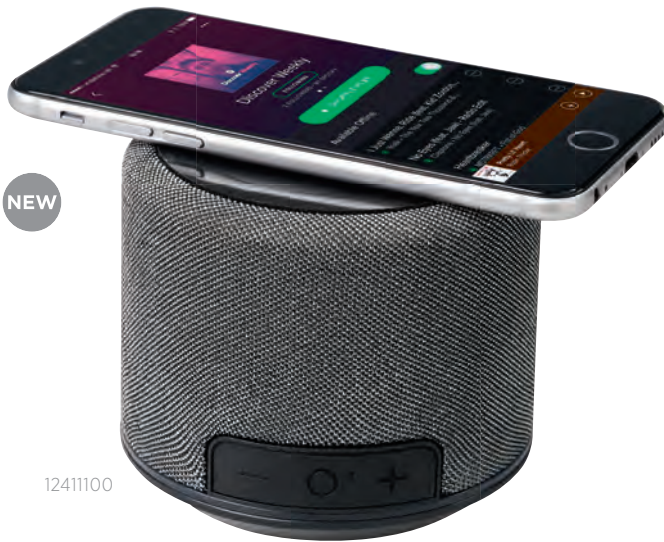

12399201

Avenue®

FIBER 124111

wireless charging Bluetooth® speaker
Ⓜ ABS Plastic, Fabric. 8 x 9,4 cm

NEW

12411100

Avenue®

PALM 124128