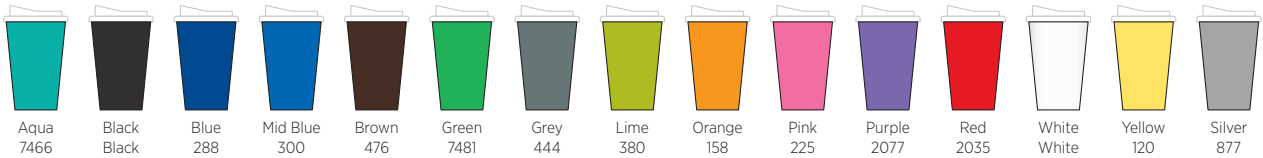

STEP 2 CHOOSE YOUR TUMBLER COLOUR