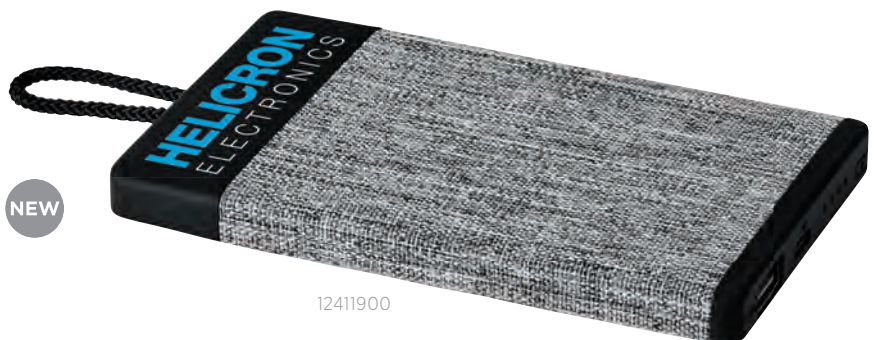

DENSE 124132

5000 mAh wireless power bank © ABS Plastic.
 2,3 x 9,1 x 6,3 cm

WEAVE 124119

4000 mAh fabric power bank
 © ABS Plastic, Fabric.
 1,1 x 11,5 x 7 cm

NEW

12411900

13424503

13424504