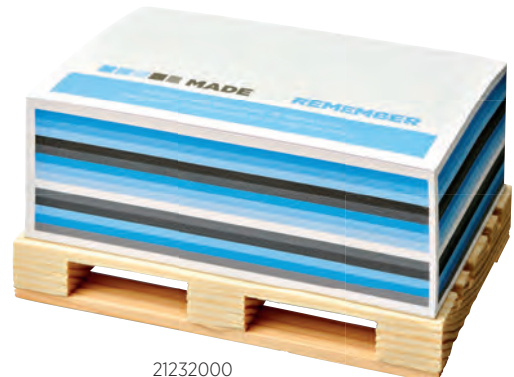

21232000

PALLET BLOCK-MATE®

Memo blocks supplied on top of a miniature wooden pallet. Each block is supplied with high quality paper. Available with decoration to each sheet or to all four sides. Available in five sizes.

④ Paper and Wood Material.