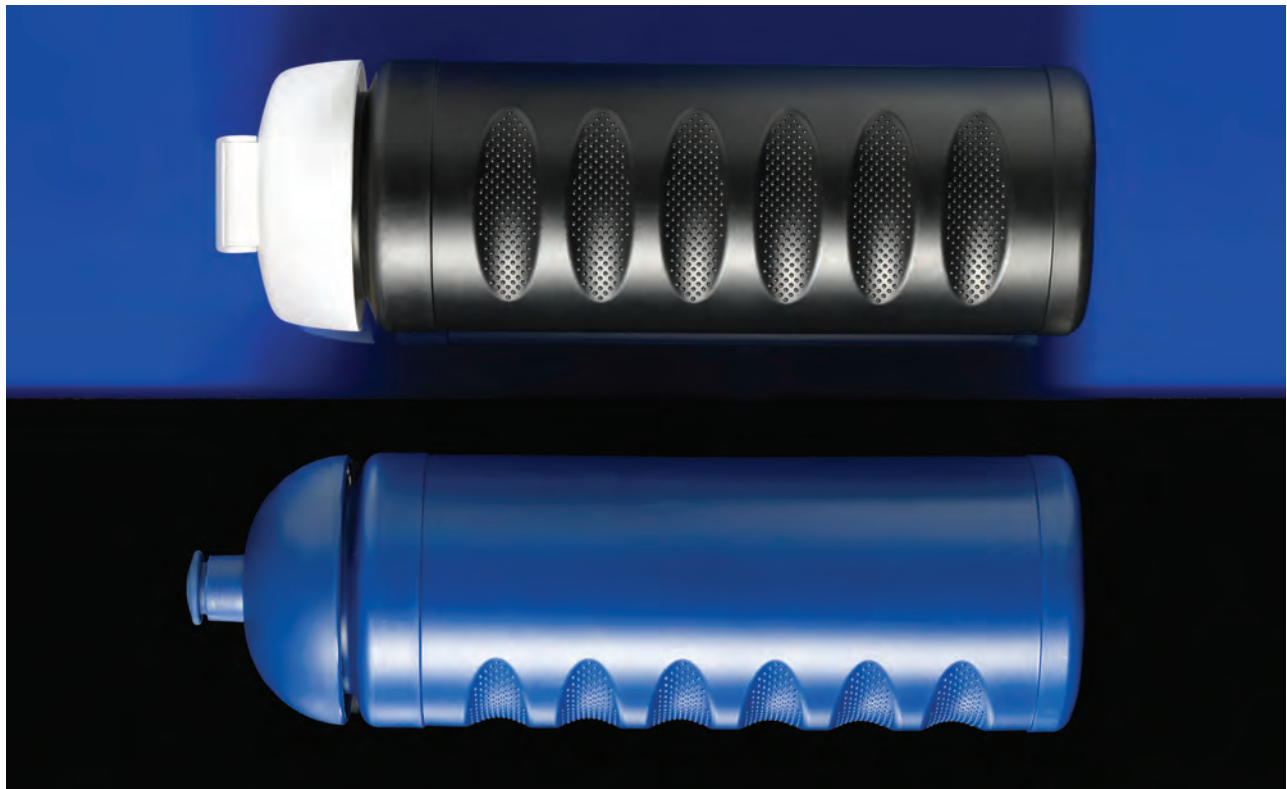

21068802

21068819

21006814

21068702

21007220

21007211

BASELINE® PLUS 500 ML

Popular 500 ml sports bottle with a classic design. Bottle is made from HDPE material and is supplied with a polypropylene lid available in three styles.

Ⓜ HDPE and PP Plastic Material.

📏 ø 7,5 x 17,5 cm 🔄 ♻️

BASELINE® PLUS GRIP 500 ML

500 ml drinking bottle with integrated finger grips down one side. Bottle is made from HDPE material with polypropylene lid in a choice of three styles.

Ⓜ HDPE, PP Plastic Material.

📏 ø 7,5 x 17,5 cm 🔄 ♻️