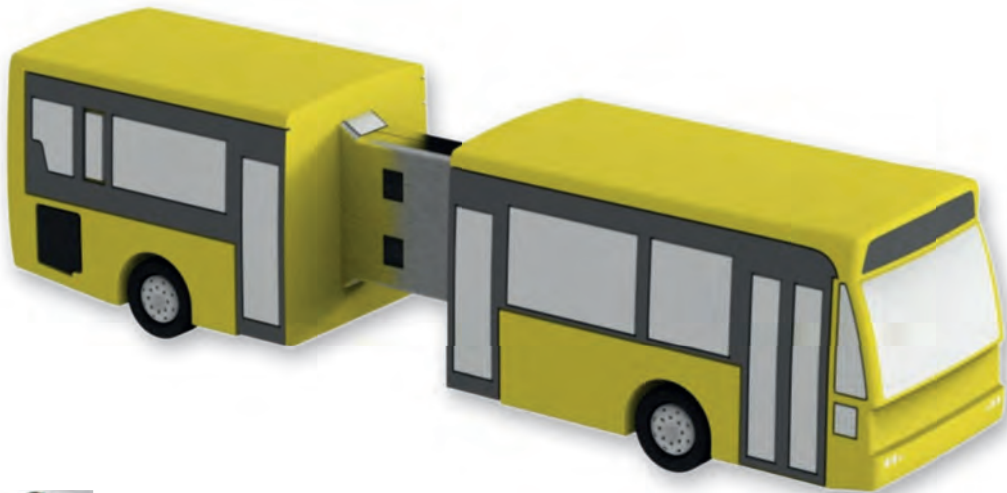

Plastic and brushed aluminium

SOFT PVC USB

1 Send us your logo, idea or image

2 Approve the final design

3 We make it!

SOFT PVC 2D

Large size

5x10cm (max. 7 colours for injection)