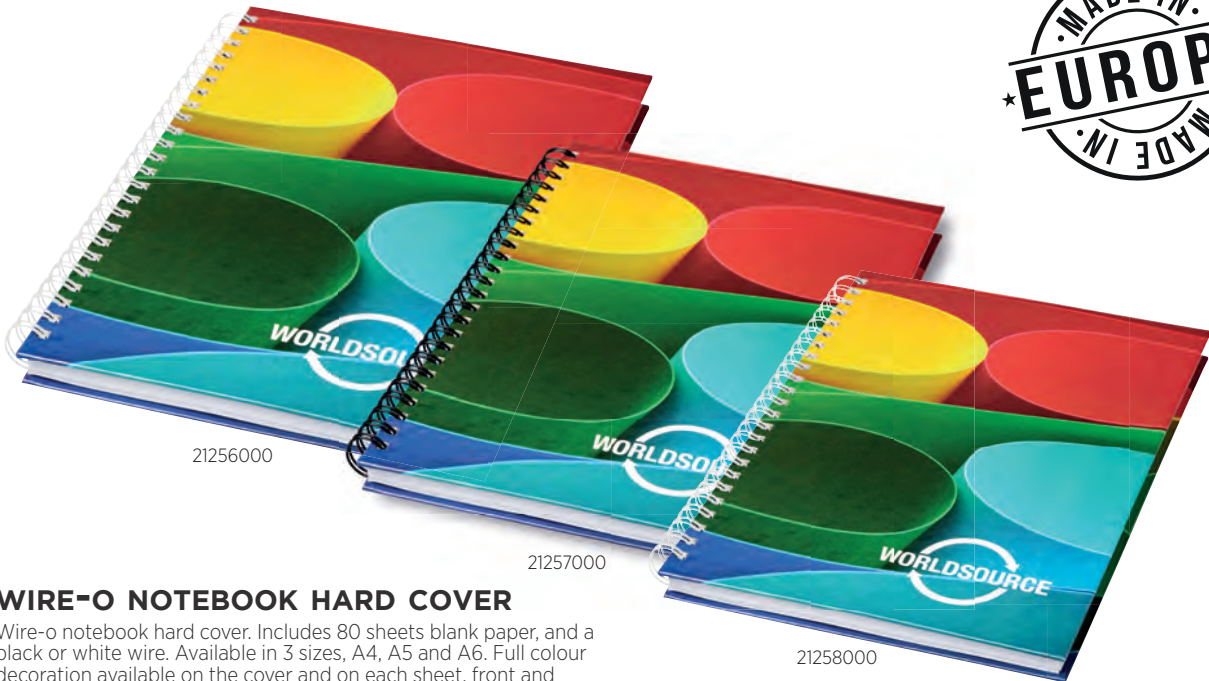

21256000

21257000

21258000

WIRE-O NOTEBOOK HARD COVER

Wire-o notebook hard cover. Includes 80 sheets blank paper, and a black or white wire. Available in 3 sizes, A4, A5 and A6. Full colour decoration available on the cover and on each sheet, front and back side.

Ⓜ Paper and Nylon Material.
Ⓢ Ⓣ