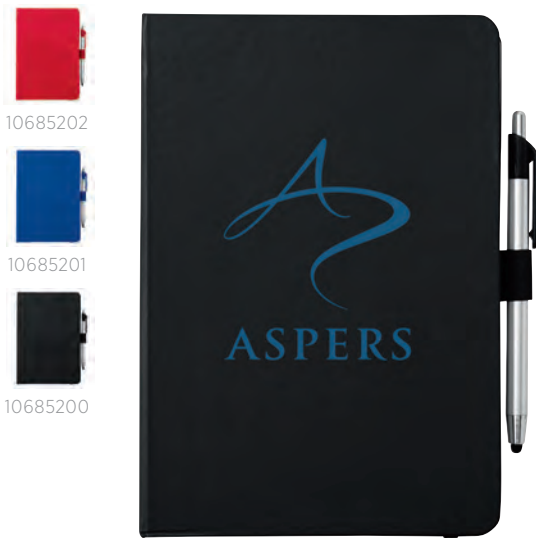

CROWN 106852

A5 notebook with stylus ballpoint pen Paper.
21 x 14,6 x 1,3 cm