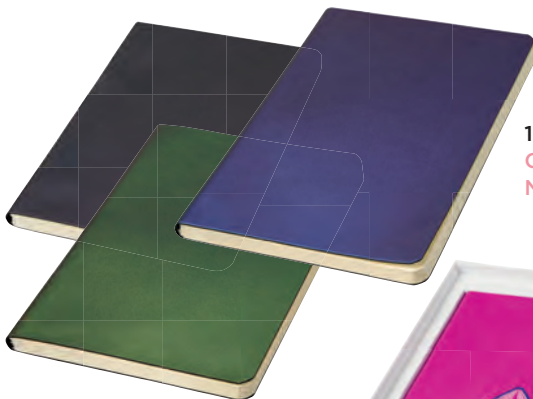

113001 BENTEAU 2-TIER LUNCHBOX

MAKING LEARNING FUN

107400 CHAMELEON NOTEBOOK

107424 PARKER GIFT SET WITH A5 NOTEBOOK

100644 GESSI 590 ML COPPER VACUUM INSULATED SPORT BOTTLE

SUMMER FESTIVAL

101004
SUN RAY
RAINBOW
SUNGLASSES