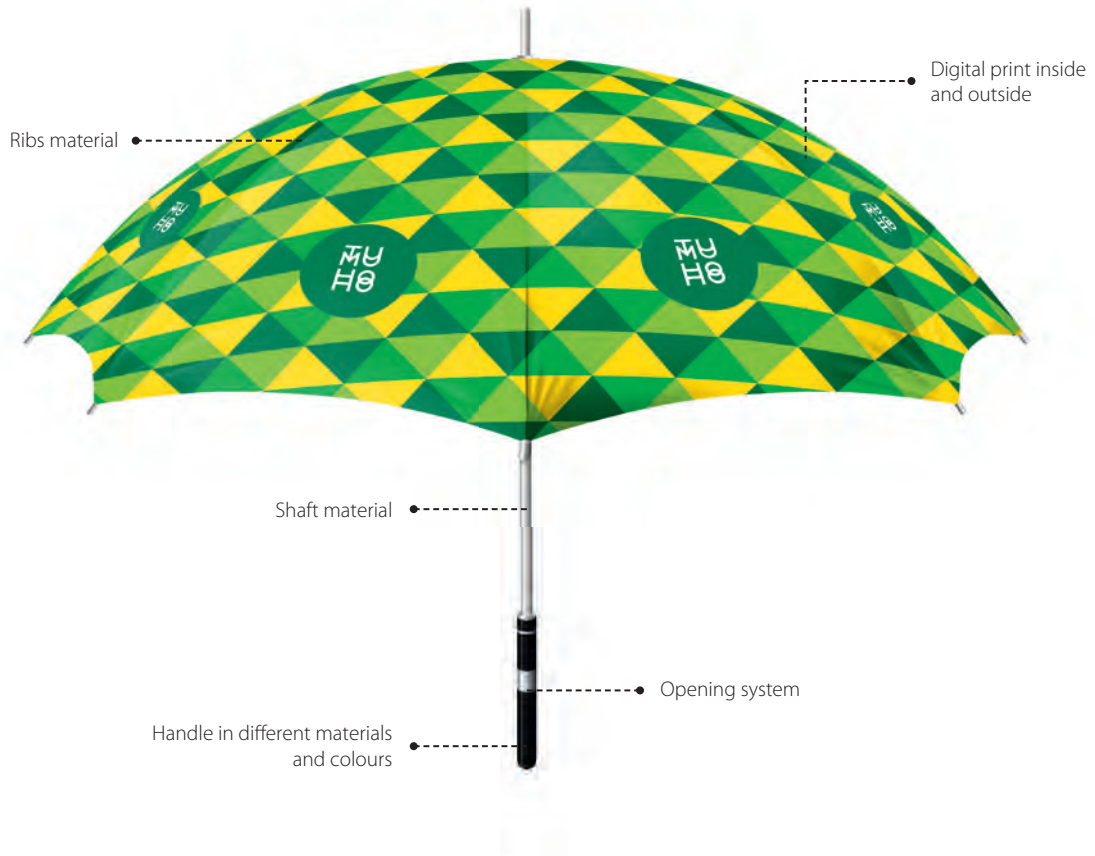

500

60 WD

UMBRELLAS

Choose your model from 21' to 30'

Choose your colour within 8 available colours in Polyester or Pongee, or make your own colour

Choose your frame: metal or fiberglass, manual or automatic