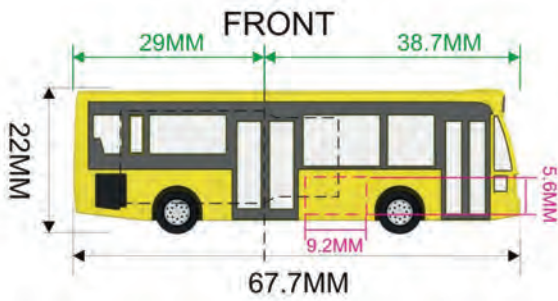

SOFT PVC USB

1 Send us your logo, idea or image

2 Approve the final design