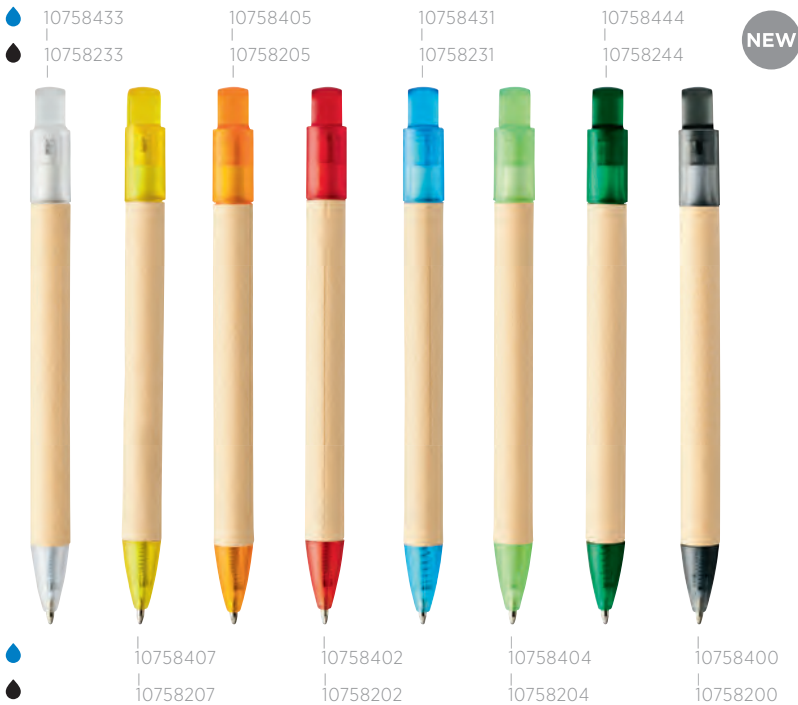

10758433

10758405

10758431

10758444

NEW

10758233

10758205

10758231

10758244

10758407

10758407

10758402

10758404

10758400

10758207

10758207

10758202

10758204

10758200

SAFI 107584

paper ballpoint pen ♻️ Paper, ABS Plastic.
□ 1,1 x 14,7 cm ♻️ ♻️ ♻️